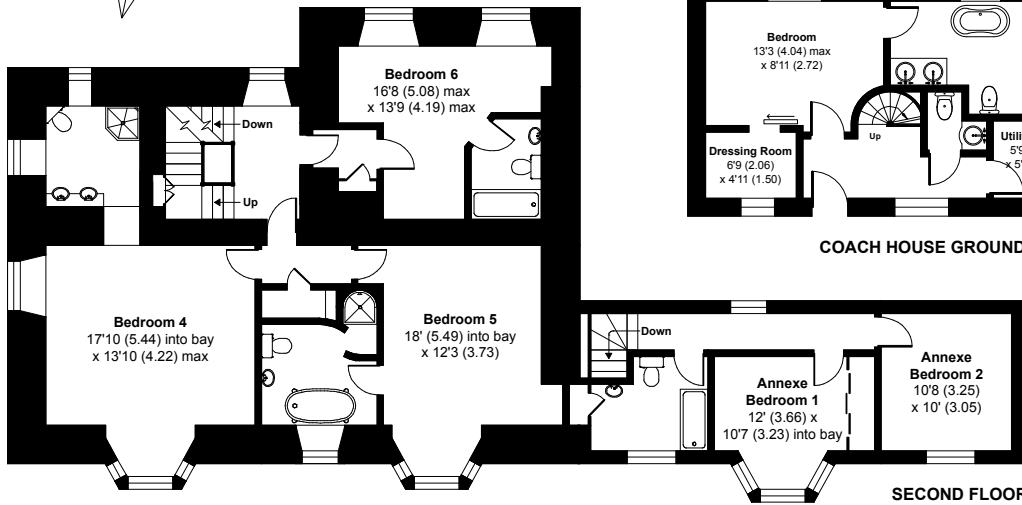

The Old Vicarage, St. Clement, Truro, TR1 1SZ

Approximate Area = 6688 sq ft / 621.3 sq m (includes coach house & annexe)

Limited Use Area(s) = 134 sq ft / 12 sq m

Total = 6822 sq ft / 633.7 sq m

For identification only - Not to scale

Denotes restricted head height