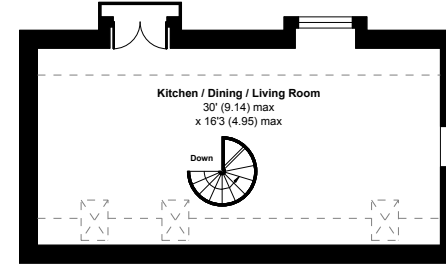

The Old Vicarage, St. Clement, Truro, TR1 1SZ

Approximate Area = 6688 sq ft / 621.3 sq m (includes coach house & annexe)

Limited Use Area(s) = 134 sq ft / 12 sq m

Total = 6822 sq ft / 633.7 sq m

For identification only - Not to scale

Denotes restricted head height