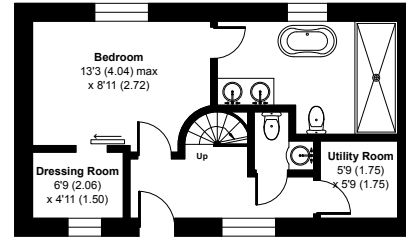

The Old Vicarage, St. Clement, Truro, TR1 1SZ

Approximate Area = 6688 sq ft / 621.3 sq m (includes coach house & annexe)

Limited Use Area(s) = 134 sq ft / 12 sq m

Total = 6822 sq ft / 633.7 sq m

For identification only - Not to scale

Denotes restricted head height